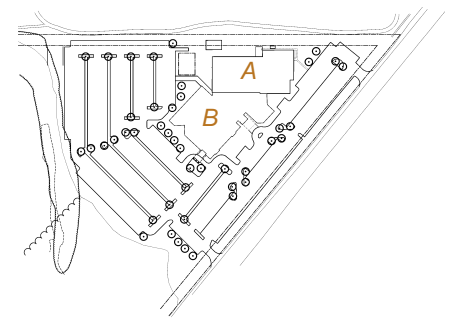

Calvary Church

St. Charles County, Missouri
2002

PROJECT OVERVIEW

A new sanctuary with seating for 1,600 is the focal point of this major expansion. Other highlights include an indoor playground with natural lighting from clerestory windows and a chapel seating 300.

main floor plan

MAIN FLOOR PLAN KEY

- A main entrance
- B atrium
- C lobby
- D classrooms
- E sanctuary
- F bookstore
- G playground
- H chapel
- I weekday entrance

food court

SITE PLAN KEY

- A new building
- B existing building