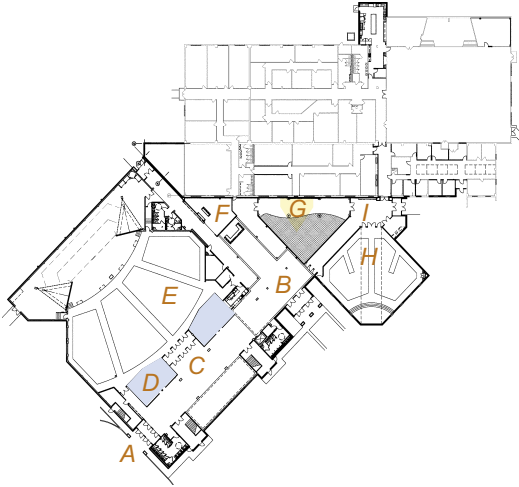

Calvary Church

St. Charles County, Missouri
2002

PROJECT OVERVIEW

A new sanctuary with seating for 1,600 is the focal point of this major expansion. Other highlights include an indoor playground with natural lighting from clerestory windows and a chapel seating 300.

main floor plan

MAIN FLOOR PLAN KEY

- A main entrance
- B atrium
- C lobby
- D classrooms
- E sanctuary
- F bookstore
- G playground
- H chapel
- I weekday entrance

food court

SITE PLAN KEY

- A new building
- B existing building