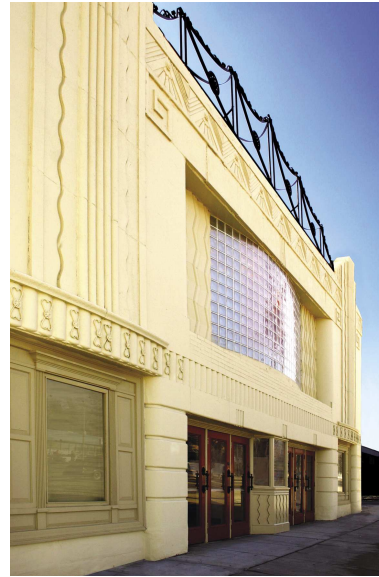

**Wei Hong
Restaurant
& Bakery**

**University City, Missouri
2005**

PROJECT OVERVIEW

Architect St. Louis Design Alliance, resurrects University City's Beverly Theater in this 2004 renovation project. Built in 1937, the Beverly Theater is a prime example of the Art Deco style. Its' fan motifs, chevron relief and glass block windows will now grace the Wei Hong Seafood Restaurant and Bakery. Banquet facilities and a bar have replaced theater seating, and the west side of the building now includes a kitchen and bakery facilities.

first floor plan

FLOOR PLAN KEY

- | | |
|----------------------|---------------|
| A vestibule | E dance floor |
| B lobby | F stage |
| C bar | G kitchen |
| D reception platform | H bakery |

RESTAURANT