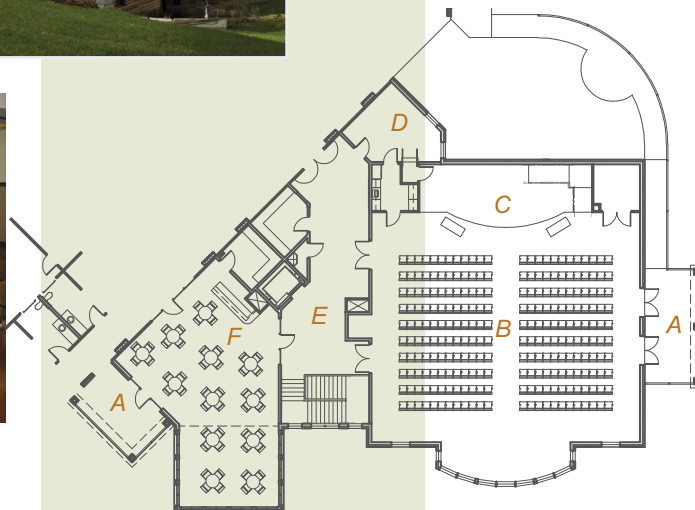

**Friendship Village
of West County
Multi-Purpose
Building**

**Chesterfield, Missouri
2008**

PROJECT OVERVIEW

The addition to the existing Friendship Village West County campus brings multiple generations together by providing a rich array of choices in the form of a new bistro café, fitness room, indoor pool, gathering spaces, and a 250 seat auditorium which includes a stage and a dance floor.

bistro café

auditorium

FLOOR PLAN KEY

- A** deck
- B** auditorium
- C** platform
- D** green room
- E** foyer
- F** café