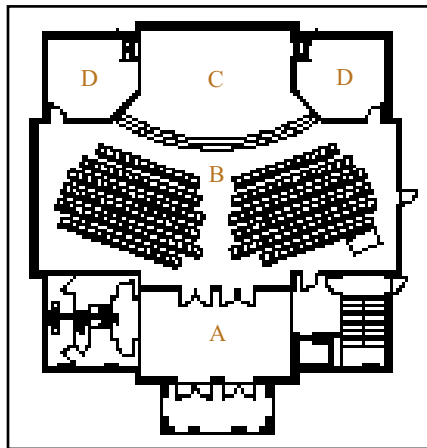

MBCH Spiritual Life Center

Bridgeton, Missouri
2001

perspective

PROJECT OVERVIEW

The Spiritual Life Center will serve as the focal point of community and faith at the Bridgeton campus. In addition to providing a worship space for children and staff, its lower floor will host conferences and classes for visitors. A plaza for gathering and relaxing will join the Spiritual Life Center and its nearest neighbor, the Blake Administration Building.

first floor plan

FLOOR PLAN KEY

- A vestibule
- B sanctuary
- C chancel
- D classrooms

donor plaza