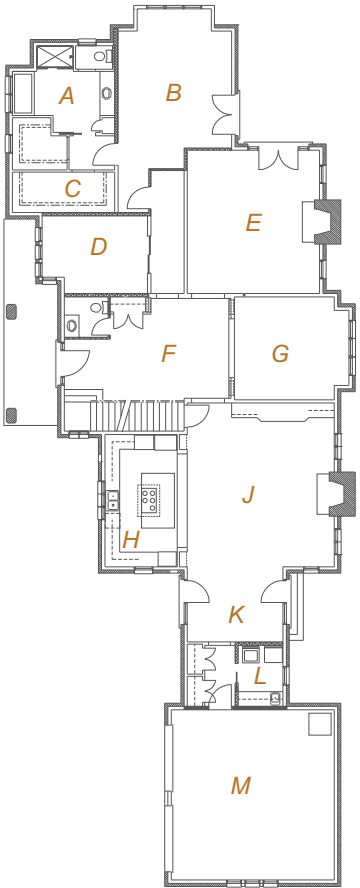

water feature

Ladue Residence

Ladue, Missouri
2003

PROJECT OVERVIEW

Taking advantage of a deep narrow lot, St. Louis Design Alliance creates a perfect fit in a three bedroom, "Prairie Style", residence. The clerestory windows, multi-level hipped roof and clean styling are a standout in this Ladue neighborhood.

kitchen

view from Conway Road

FIRST FLOOR PLAN KEY

- A master bath
- B master bedroom
- C closet
- D study
- E living room
- F foyer
- G dining room
- H kitchen
- J family room
- K breakfast
- L laundry
- M garage

family room